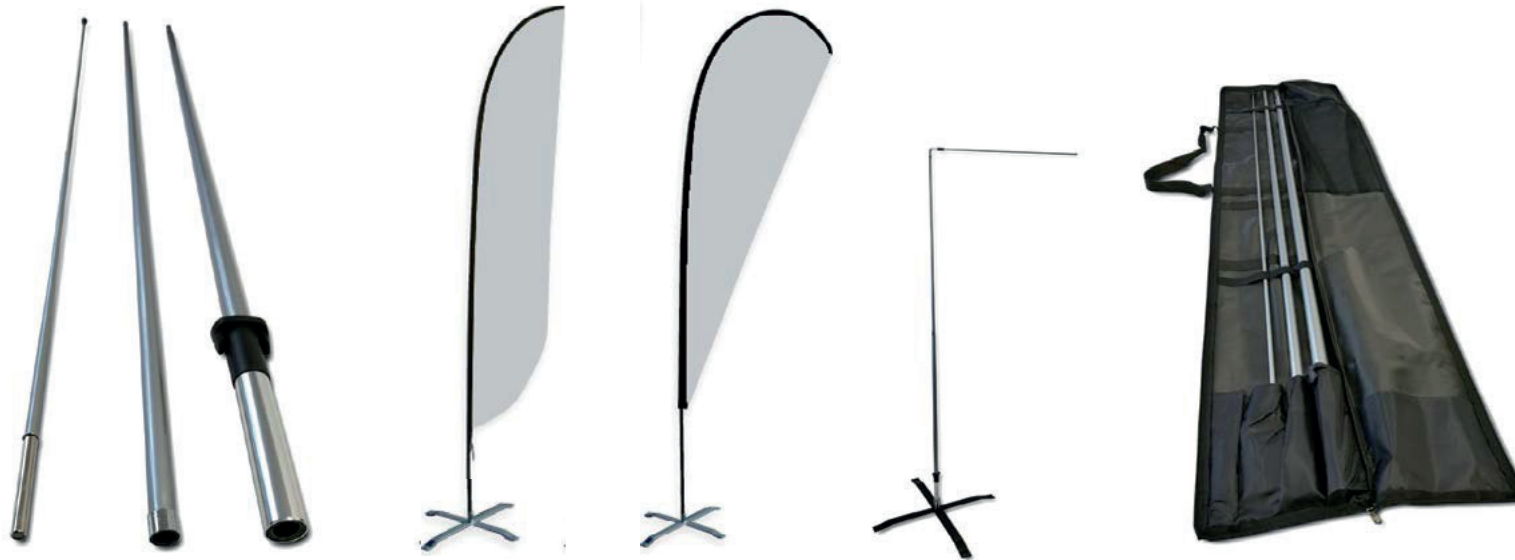

## Fiber Glass Flag Poles

Standard Flag Pole for Feather and Tear Drop, Square Flag Pole for L flags.  
Both comes in three sizes:  
3 meters (small), 4 meters (medium) and 5 meters (Large).  
Options for base (16mm Slot):  
cross base, ground spike, V base, flat plate, water tank base and  
wall-mounted bases with 3 different angles.  
Fully tested under New Zealand weather.

## Fiber Glass Flag Poles

Model	Type	Size/Height	Unit Price	Shape
JH15-3-V2	Feather/Tear Drop/Blade Poles	S/2900mm	\$83.00	
JH15-4-V2	Feather/Tear Drop/Blade Poles	M/4000mm	\$95.00	
JH15-5-V2	Feather/Tear Drop/Blade Poles	L/5000mm	\$104.00	
JH15-S-BF	Block/L Poles	S/2000mm	\$100.00	
JH15-M-BF	Block/L Poles	M/3000mm	\$119.00	
JH15-L-BF	Block/L Poles	L/4000mm	\$138.00	