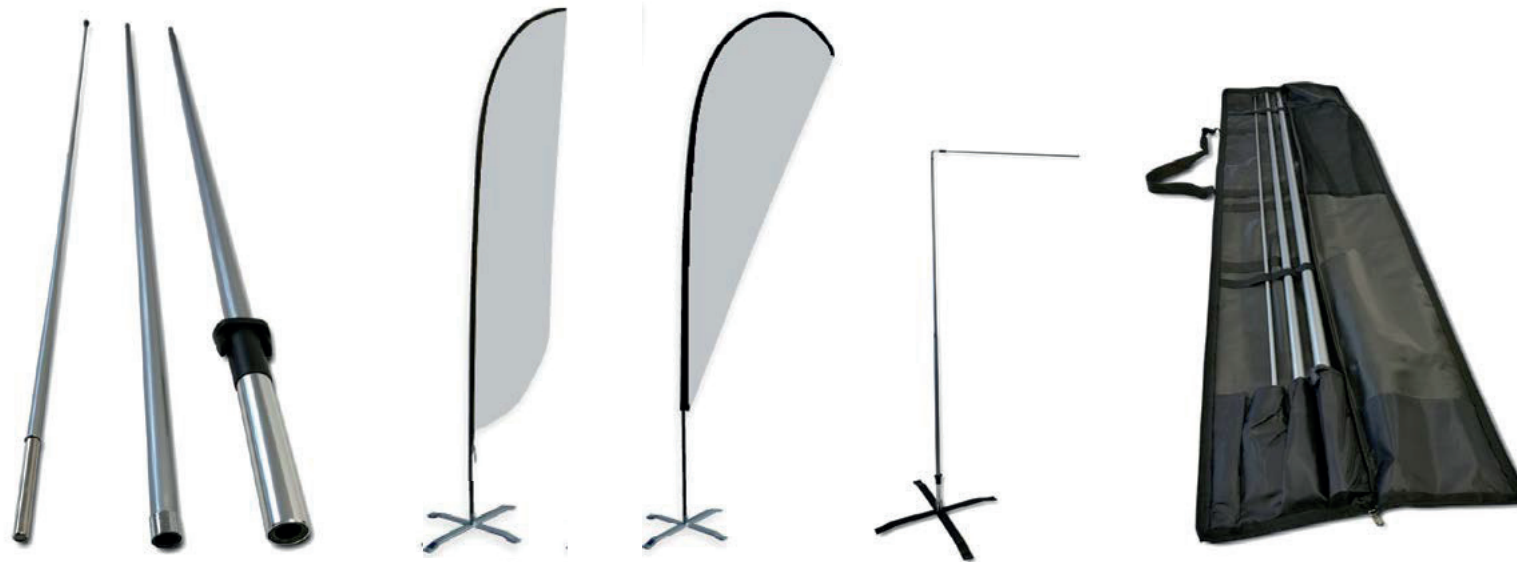

## Fiber Glass Flag Poles

Standard Flag Pole for Feather and Tear Drop, Square Flag Pole for L flags.  
Both comes in three sizes:  
3 meters (small), 4 meters (medium) and 5 meters (Large).  
Options for base (16mm Slot):  
cross base, ground spike, V base, flat plate, water tank base and  
wall-mounted bases with 3 different angles.  
Fully tested under New Zealand weather.

## Fiber Glass Flag Poles

Model	Type	Size/Height	Unit Price	Shape
JH15-3-V2	Feather/Tear Drop/Blade Poles	S/2900mm	\$85.50	
JH15-4-V2	Feather/Tear Drop/Blade Poles	M/4000mm	\$98.00	
JH15-5-V2	Feather/Tear Drop/Blade Poles	L/5000mm	\$107.00	
JH15-S-BF	Block/L Poles	S/2000mm	\$103.00	
JH15-M-BF	Block/L Poles	M/3000mm	\$122.50	
JH15-L-BF	Block/L Poles	L/4000mm	\$142.00	